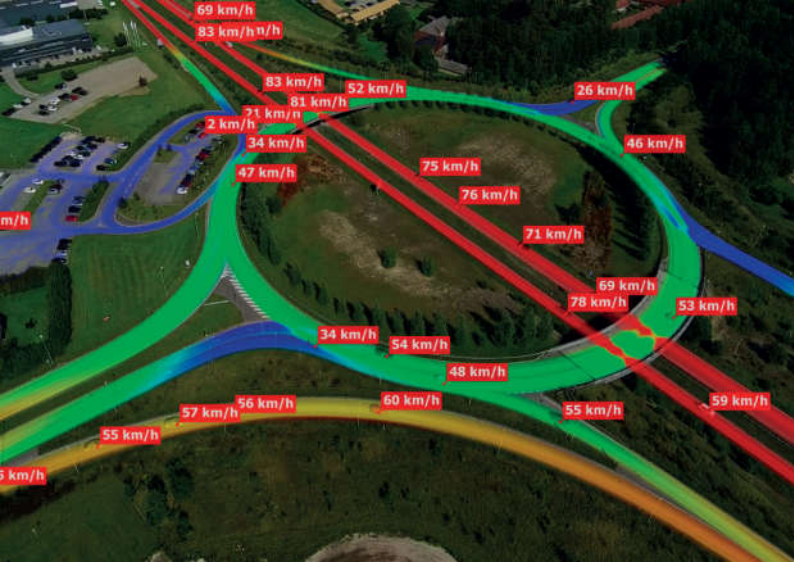

6HK 6319 | 280 1431

480 5612
AGGRESSIVE DRIVING 

63

61

1BF 0631
98 km/h 

Real-time monitoring drone

Powered by deep-learning AI

-  Vehicle counting, traffic monitoring
-  Speed and acceleration readings
-  Headways, time-gaps, safety analysis
-  Delays, occupancy times and traffic jams
-  Crowd management support
-  Perimeter monitoring and protection
-  Augmented live video stream
-  All in real time!

Traffic monitoring

The most detailed traffic data at your fingertips. In real time.

Velocity measurement with accuracy better than fixed systems. Origin-destination matrices, time-gaps, headways, near-misses, detection of stationary vehicles, illegal maneuvers and other advanced metrics. Instantly available and easily configurable so that you can focus on making the right decisions.

Perimeter protection

Never miss a single dangerous motion

Protection of critical infrastructure or assets requires a relentless attention to detail while never losing the big picture. Our advanced AI is not prone to fatigue or human errors – persistent surveillance at its best. Overview the situation with a reassuring feeling that every single movement is automatically analyzed according to your criteria and won't be missed.

Crowd management

Protect public gatherings with confidence

Accurate and reliable data give you the confidence to protect and manage large crowds, be it a demonstration, concert or a local sport event. Detect potential hotspots with density alerts, overview the situation with movement heatmaps or just evaluate the best ice-cream stall by counting the number of people in a queue.